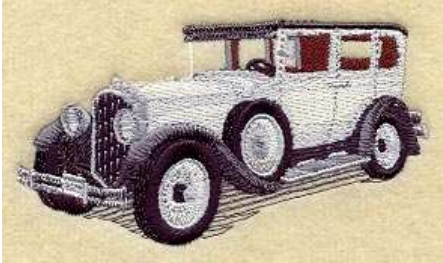

# Other Auto Embroidery Options

**1929 Packard**  
3.76" W X 2.1" H  
File: AUTO-01

**1930 Cadillac**  
3.85" W X 1.48" H  
File: AUTO-02

**1935 Chevy**  
3.78" W X 1.55" H  
File: AUTO-03

**1937 Cord**  
3.76" W X 1.58" H  
File: AUTO-04

**1941 Chevrolet**  
3.75" W X 2.57" H  
File: AUTO-05

**1951 Ford Mercury**  
3.74" W X 1.19" H  
File: AUTO-06

**1952 MG TD**  
3.76" W X 1.72" H  
File: AUTO-07

**1955 Ford Fairlane**  
3.76" W X 1.34" H  
File: AUTO-08