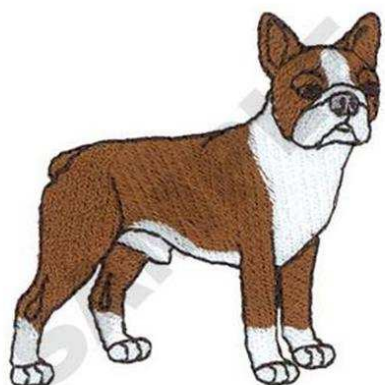

Other Dog Embroidery Options

Weimaraner
File: DG0578
Size: 3.01" W X 1.49" H

Dog Silhouette 1
File: DG0721
Size: 3" W X 1.46" H

Dog Silhouette 2
File: DG0722
Size: 2.81" W X 2.98" H

German Shepherd Head
File: DG0150
Size: 2.52" W X 2.5" H

Rough Collie
File: DG0050
Size: 2.52" W X 2.43" H

Pembroke Welsh Corgi
File: DG0703
Size: 2.89" W X 2.33" H

Golden Retriever
File: DG0068
Size: 2.52" W X 1.61" H

Toy Poodle
File: DG0652
Size: 2.62" W X 2.99" H

Poodle
File: DG0065
Size: 2.48" W X 2.5" H

Boston Terrier
File: DG0084
Size: 2.43" W X 2.5" H

Border Collie
File: DG0160
Size: 2.98" W X 2.5" H

Afghan
File: DG0055
Size: 2.47" W X 2.51" H